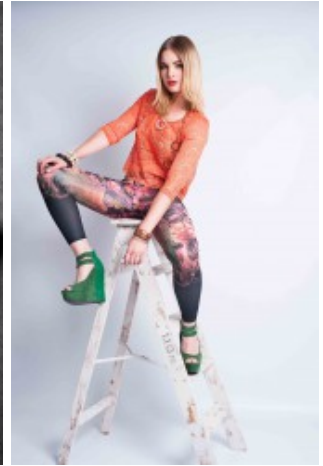

# Katharina N.

|         |           |
|---------|-----------|
| groesse | 175       |
| masse   | 89-62-90  |
| schuhe  | 40        |
| haare   | blond     |
| augen   | grün-blau |

## Referenzen:

diverse Fashionshows  
diverse Fotoshootings  
Wella  
Sebastian Professional