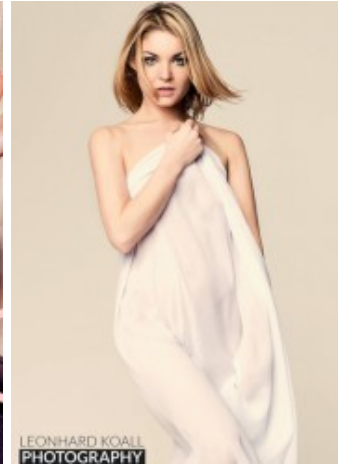

# Katharina N.

|         |           |
|---------|-----------|
| groesse | 175       |
| masse   | 89-62-90  |
| schuhe  | 40        |
| haare   | blond     |
| augen   | grün-blau |

## Referenzen:

diverse Fashionshows  
diverse Fotoshootings  
Wella  
Sebastian Professional